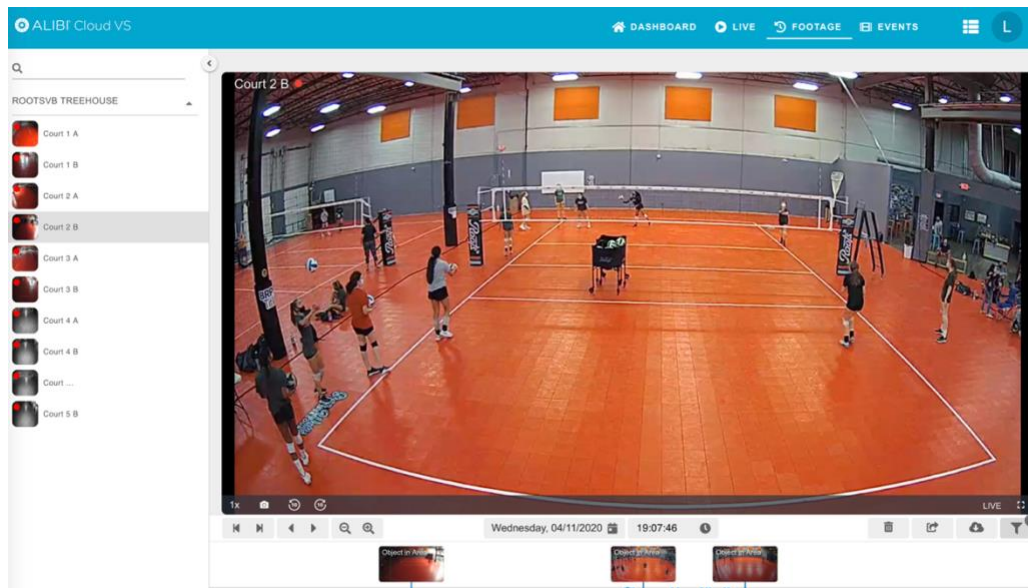

Roots Treehouse Video Streaming Service

Powered by Alibi Cloud VS

The Roots team is excited to announce our video streaming service at the Treehouse Gym! We have ten cameras covering each end line of the five courts. This cloud video service provides access to live view play and the ability to retrieve and download recorded video footage from practices and events held at the Treehouse Gym.

Here's the key benefits of this video solution:

1. **24/7 RECORDING:** Gives you access to video of all practices, training sessions/lessons and tournament play at the Treehouse, no matter the time of day.
2. **14-DAY STORAGE:** Video is stored in the cloud for 14 days from the date that it is recorded. So you have two weeks to download any relevant video needed.
3. **ALL COURT COVERAGE:** Video coverage of all courts so you can be sure you can live view or download footage from the court you need.
4. **DOWNLOADING:** Ability to download recordings to your computer or mobile device.
5. **PRIVATE & SECURE:** Ultra-secure cloud platform streams video directly to a T4 data center located right here in Austin, TX. Video is encrypted during transmission and stored with triple redundancy to ensure it is available when you need it.

Here's a sample of what the video looks like...

NOTE: This platform is the video capture solution and is different than the video breakdown and sharing platform we will be using called VidSwap. Further instructions for using VidSwap will be coming out as we get closer to the season.